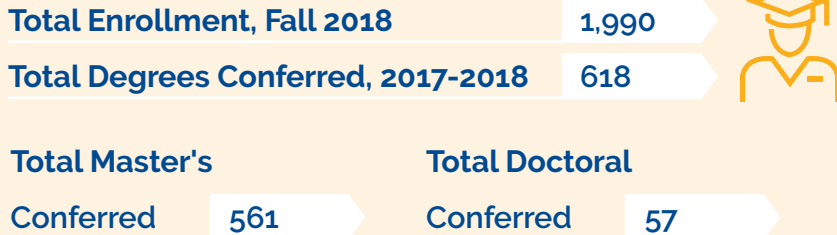

Enrollment & Degrees Conferred in AK, 2018¹

CGS Member Institutions in AK

As of February 2020

AK-At large University of Alaska Anchorage

Federal Research Funding by Select Agency in AK

National Science Foundation FY19²