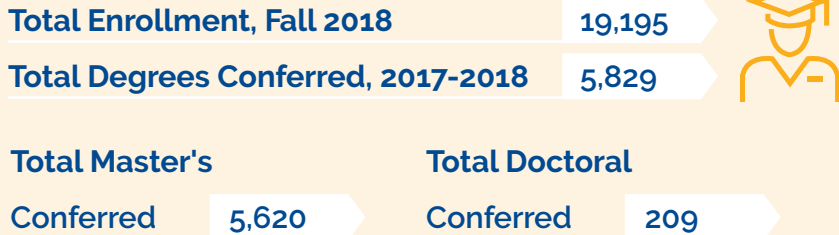

Enrollment & Degrees Conferred in WV, 2018¹

CGS Member Institutions in WV

As of February 2020

- WV-01 West Virginia University
- WV-01 Fairmont State University
- WV-02 American Public University

Federal Research Funding by Select Agency in WV

National Science Foundation FY19²

National Institutes of Health FY19³

National Endowment for the Humanities FY17⁴

National Institute of Food and Agriculture 2019⁵

Workforce Demands in WV

Among the fastest growing professions requiring an advanced degree at entry level⁶