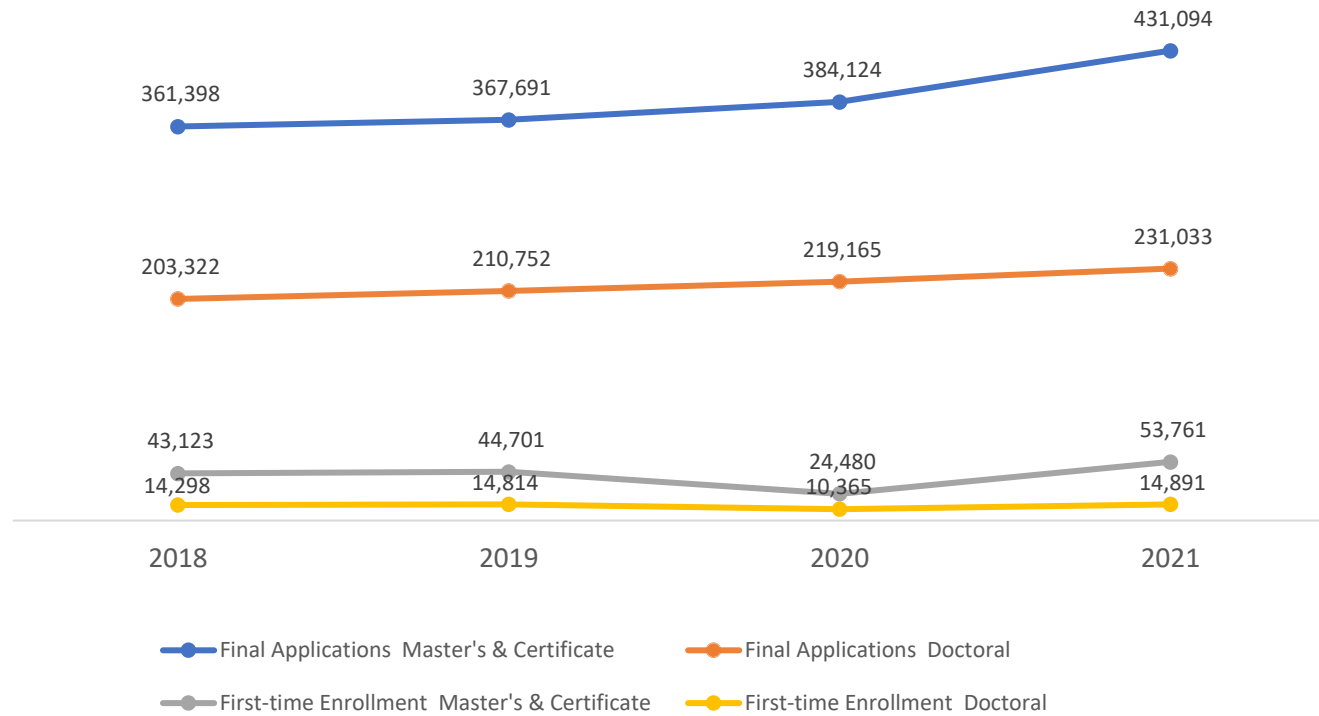

Figure 1. Total International Graduate Applications and First-Time Enrollment by Degree Type, 2018-2021

*Data Source: Council of Graduate Schools, International Graduate Applications and Enrollment, 2018-2021.
 Note: Not all responding institutions provided valid data for all sections of the survey (i.e., final applications, offers of admission, first-time enrollment, and total enrollment). The number of institutions included in the analysis for master's and certificate applications was 212 and, for doctoral applications, was 165. The number of institutions included in the analysis for master's first-time enrollment was 195 and, for doctoral first-time enrollment, was 140.*