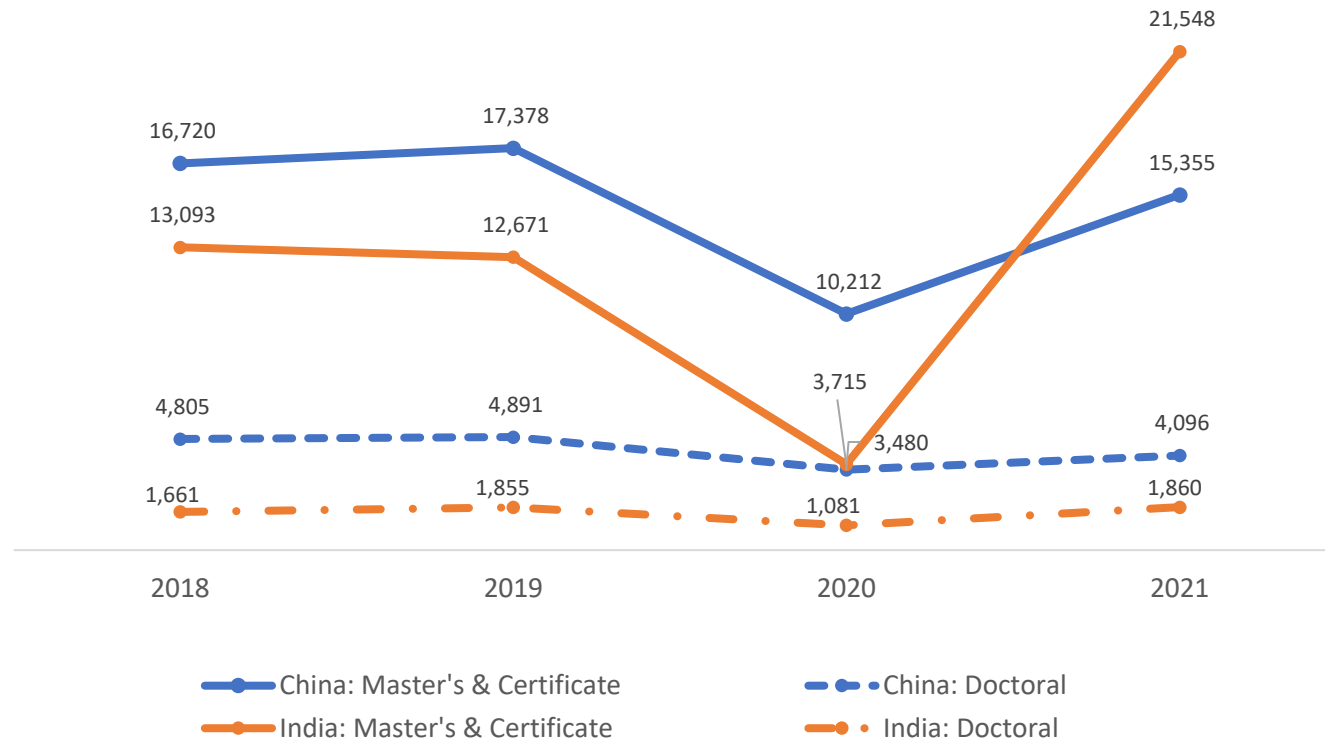

Figure 2. Graduate First-Time Enrollment from China and India by Degree Type, 2018-2021

*Data Source: Council of Graduate Schools, International Graduate Applications and Enrollment, 2018-2021.
 Note: Not all responding institutions provided valid data for all sections of the survey (i.e., final applications, offers of admission, first-time enrollment, and total enrollment). The number of institutions included in the China analysis for master's and certificate first-time enrollment was 131 and, for doctoral first-time enrollment was 99. The number of institutions included in the India analysis for master's and certificate first-time enrollment was 127, and for doctoral first-time enrollment, was 104.*